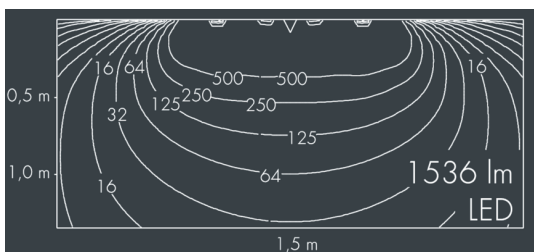

Ecoline Mini

8 766 345 109

1,5 × 1,8 W, 1536 lm, 4000 K neutral white, DALI, wall washer 20° / 88°

L₁ = 1550 mm, L₂ = 1513 mm

Customized solutions and modifications are possible: Special RAL, DB or NCS colours as polyester powder coat, luminaires in 2700 K and other colour temperatures and versions for high ambient temperature.

M16, with 1 m cable gland ÖLFLEX Robust 210 5G1,

connecting terminal: 5 pole, highly efficient optics made of transparent thermoplastic for precise lighting tasks, integral, dimmable driver (DALI), CRI > 80, max 2 SDCM,

0,059 m², dimensions (L×H×W): 1550 × 43 × 40 mm, weight 3 kg

The modular luminaire design makes the replacement of components possible. The product meets the demands of the applicable EU guidelines and product safety regulations and bears the CE mark.

IP65 IK10

Specification

Wattage	26 W	Beam angle (FWHM)	20° / 88°
Delivered lumens	59 lm/W	Housing colour	black RAL 7021
Light source	LED 4000 K	Power supply cable	Ø 5 – 9 mm
Color Rendering Index	CRI > 80	Protection type	IP65
Colour tolerance	max 2 SDCM	Protection class	I
Lifetime ta 25° C	L ₉₀ /B ₁₀ > 50.000 h	Impact resistance	IK10
Control gear	DALI	Windage area	0,059m ²
Input voltage AC	220 – 240 V	Dimensions	1550 × 43 × 40 mm
Input voltage DC	195 – 240 V	Weight	3,00 kg
Voltage protection	2 kV L/N 4 kV L/PE	Max. ambient temperature ta	50°
Luminaires per B16A / C16A	50 / 85		