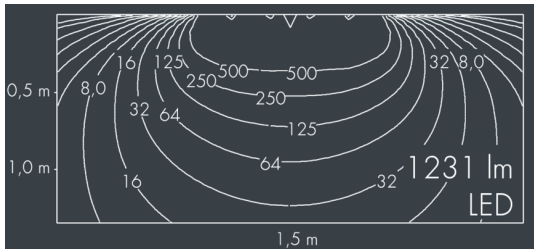

Ecoline Mini

8 766 255 209

12 × 1,8 W, 1231 lm, 4000 K neutral white, 1-10V, wall washer 20° / 88°

L1 = 1256 mm, L2 = 1219 mm

Customized solutions and modifications are possible: Special RAL, DB or NCS colours as polyester powder coat, luminaires in 2700 K and other colour temperatures and versions for high ambient temperature.

Specification text

housing made of extruded aluminum and corrosion-resistant die-cast aluminum AlSi12, polyester powder coated by high-quality and UV-stabilized coating process, Colour: silver grey, all exterior parts are stainless steel, polycarbonate cover, with partial frosting for uniform light diffraction, silicon gasket, mounting flanges: 2 elongated holes Ø 6.5, spacing L2, tilt range: 220°, cable gland:

M16, with 1 m cable gland ÖLFLEX Robust 210 5G1, connecting terminal: 5 pole, highly efficient optics made of transparent thermoplastic for precise lighting tasks, integral driver (dimnable 1-10V), CRI > 80, max 2 SDCM, service life L90/B10 > 50.000 h, Beam angle (FWHM): 20° / 88°, luminous flux: 1231 lm, wattage: 21 W, delivered lumens 59 lm/W, protection type IP65, protection class I, impact resistance IK10, windage area 0,048 m², dimensions (L×H×W): 1256 × 43 × 40 mm, weight 2.5 kg

Wattage	21 W	Beam angle (FWHM)	20° / 88°
Delivered lumens	59 lm/W	Housing colour	silver grey
Light source	LED 4000 K	Power supply cable	Ø 5 – 9 mm
Color Rendering Index	CRI > 80	Protection type	IP65
Colour tolerance	max 2 SDCM	Protection class	I
Lifetime ta 25° C	L90/B10 > 50.000 h	Impact resistance	IK10
Control gear	1-10V	Windage area	0,048m ²
Input voltage AC	220 – 240 V	Dimensions	1256 × 43 × 40 mm
Input voltage DC	195 – 240 V	Weight	2,50 kg
Voltage protection	2 kV L/N 4 kV L/PE	Max. ambient temperature ta	50°
Luminaires per B16A / C16A	50 / 85		