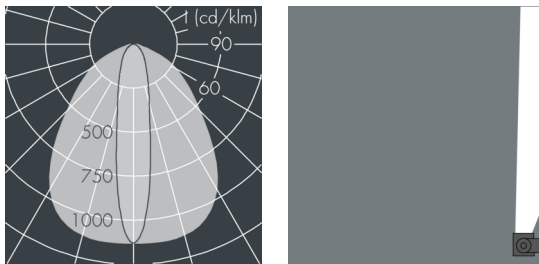

Ecoline Mini

8 766 255 209

12 × 1,8 W, 1231 lm, 4000 K neutral white, 1-10V, wall washer 20° / 88°

L1 = 1256 mm, L2 = 1219 mm

Customized solutions and modifications are possible: Special RAL, DB or NCS colours as polyester powder coat, luminaires in 2700 K and other colour temperatures and versions for high ambient temperature.

Specification text

housing made of extruded aluminum and corrosion-resistant die-cast aluminum AlSi12, polyester powder coated by high-quality and UV-stabilized coating process, Colour: silver grey, all exterior parts are stainless steel, polycarbonate cover, with partial frosting for uniform light diffraction, silicon gasket, mounting flanges: 2 elongated holes Ø 6.5, spacing L2, tilt range: 220°, cable gland:

M16, with 1 m cable gland ÖLFLEX Robust 210 5G1, connecting terminal: 5 pole, highly efficient optics made of transparent thermoplastic for precise lighting tasks, integral driver (dimnable 1-10V), CRI > 80, max 2 SDCM, service life L90/B10 > 50.000 h, Beam angle (FWHM): 20° / 88°, luminous flux: 1231 lm, wattage: 21 W, delivered lumens 59 lm/W, protection type IP65, protection class I, impact resistance IK10, windage area 0,048 m², dimensions (L×H×W): 1256 × 43 × 40 mm, weight 2.5 kg

Wattage	21 W	Beam angle (FWHM)	20° / 88°
Delivered lumens	59 lm/W	Housing colour	silver grey
Light source	LED 4000 K	Power supply cable	Ø 5 – 9 mm
Color Rendering Index	CRI > 80	Protection type	IP65
Colour tolerance	max 2 SDCM	Protection class	I
Lifetime ta 25° C	L90/B10 > 50.000 h	Impact resistance	IK10
Control gear	1-10V	Windage area	0,048m ²
Input voltage AC	220 – 240 V	Dimensions	1256 × 43 × 40 mm
Input voltage DC	195 – 240 V	Weight	2,50 kg
Voltage protection	2 kV L/N 4 kV L/PE	Max. ambient temperature ta	50°
Luminaires per B16A / C16A	50 / 85		