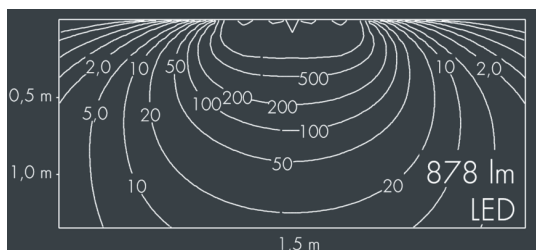

Ecoline Mini

8 766 156 209

9 × 1,8 W, 878 lm, 3000 K warm white, 1-10V, wall washer 20° / 88°

L₁ = 962 mm, L₂ = 925 mm

Customized solutions and modifications are possible: Special RAL, DB or NCS colours as polyester powder coat, luminaires in 2700 K and other colour temperatures and versions for high ambient temperature.

Specification text

housing made of extruded aluminum and corrosion-resistant die-cast aluminum AlSi12, polyester powder coated by high-quality and UV-stabilized coating process, Colour: silver grey, all exterior parts are stainless steel, polycarbonate cover, with partial frosting for uniform light diffraction, silicon gasket, mounting flanges: 2 elongated holes Ø 6.5, spacing L₂, tilt range: 220°, cable gland:

M16, with 1 m cable gland ÖLFLEX Robust 210 5G1, connecting terminal: 5 pole, highly efficient optics made of transparent thermoplastic for precise lighting tasks, integral driver (dimnable 1-10V), CRI > 80, max 2 SDCM, service life L₉₀/B₁₀ > 50.000 h, Beam angle (FWHM): 20° / 88°, luminous flux: 878 lm, wattage: 16 W, delivered lumens 55 lm/W, protection type IP65, protection class I, impact resistance IK10, windage area 0,037 m², dimensions (L×H×W): 962 × 43 × 40 mm, weight 2.1 kg

Wattage	16 W	Beam angle (FWHM)	20° / 88°
Delivered lumens	55 lm/W	Housing colour	silver grey
Light source	LED 3000 K	Power supply cable	Ø 5 – 9 mm
Color Rendering Index	CRI > 80	Protection type	IP65
Colour tolerance	max 2 SDCM	Protection class	I
Lifetime ta 25° C	L ₉₀ /B ₁₀ > 50.000 h	Impact resistance	IK10
Control gear	1-10V	Windage area	0,037m ²
Input voltage AC	220 – 240 V	Dimensions	962 × 43 × 40 mm
Input voltage DC	195 – 240 V	Weight	2,10 kg
Voltage protection	2 kV L/N 4 kV L/PE	Max. ambient temperature ta	50°
Luminaires per B16A / C16A	50 / 85		