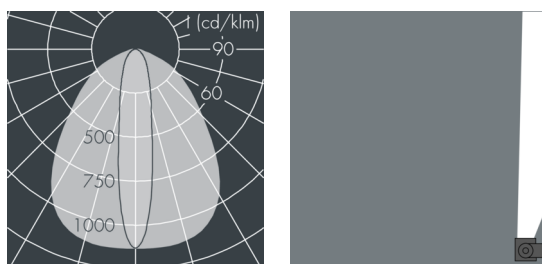

Ecoline Mini

8 766 156 209

9 × 1,8 W, 878 lm, 3000 K warm white, 1-10V, wall washer 20° / 88°

L₁ = 962 mm, L₂ = 925 mm

Customized solutions and modifications are possible: Special RAL, DB or NCS colours as polyester powder coat, luminaires in 2700 K and other colour temperatures and versions for high ambient temperature.

Specification text

housing made of extruded aluminum and corrosion-resistant die-cast aluminum AlSi12, polyester powder coated by high-quality and UV-stabilized coating process, Colour: silver grey, all exterior parts are stainless steel, polycarbonate cover, with partial frosting for uniform light diffraction, silicon gasket, mounting flanges: 2 elongated holes Ø 6.5, spacing L₂, tilt range: 220°, cable gland:

M16, with 1 m cable gland ÖLFLEX Robust 210 5G1, connecting terminal: 5 pole, highly efficient optics made of transparent thermoplastic for precise lighting tasks, integral driver (dimnable 1-10V), CRI > 80, max 2 SDCM, service life L₉₀/B₁₀ > 50.000 h, Beam angle (FWHM): 20° / 88°, luminous flux: 878 lm, wattage: 16 W, delivered lumens 55 lm/W, protection type IP65, protection class I, impact resistance IK10, windage area 0,037 m², dimensions (L×H×W): 962 × 43 × 40 mm, weight 2.1 kg

Wattage	16 W	Beam angle (FWHM)	20° / 88°
Delivered lumens	55 lm/W	Housing colour	silver grey
Light source	LED 3000 K	Power supply cable	Ø 5 – 9 mm
Color Rendering Index	CRI > 80	Protection type	IP65
Colour tolerance	max 2 SDCM	Protection class	I
Lifetime ta 25° C	L ₉₀ /B ₁₀ > 50.000 h	Impact resistance	IK10
Control gear	1-10V	Windage area	0,037m ²
Input voltage AC	220 – 240 V	Dimensions	962 × 43 × 40 mm
Input voltage DC	195 – 240 V	Weight	2,10 kg
Voltage protection	2 kV L/N 4 kV L/PE	Max. ambient temperature ta	50°
Luminaires per B16A / C16A	50 / 85		