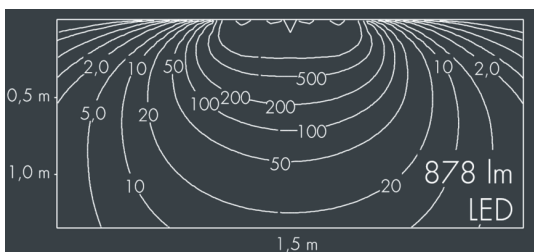

Ecoline Mini

8 766 146 209

9 × 1,8 W, 878 lm, 3000 K warm white, 1-10V, wall washer 20° / 88°

L₁ = 962 mm, L₂ = 925 mm

Customized solutions and modifications are possible: Special RAL, DB or NCS colours as polyester powder coat, luminaires in 2700 K and other colour temperatures and versions for high ambient temperature.

M16, with 1 m cable gland ÖLFLEX Robust 210 5G1, connecting terminal: 5 pole, highly efficient optics made of transparent thermoplastic for precise lighting tasks, integral driver (dimnable 1-10V), CRI > 80, max 2 SDCM,

service life L₉₀/B₁₀ > 50.000 h,

Beam angle (FWHM): 20° / 88°, luminous flux: 878 lm,

wattage: 16 W, delivered lumens 55 lm/W, protection type

IP65, protection class I, impact resistance IK10, windage area

 IP65 IK10

Specification

Wattage	16 W	Beam angle (FWHM)	20° / 88°
Delivered lumens	55 lm/W	Housing colour	black RAL 7021
Light source	LED 3000 K	Power supply cable	Ø 5 – 9 mm
Color Rendering Index	CRI > 80	Protection type	IP65
Colour tolerance	max 2 SDCM	Protection class	I
Lifetime ta 25° C	L ₉₀ /B ₁₀ > 50.000 h	Impact resistance	IK10
Control gear	1-10V	Windage area	0,037m ²
Input voltage AC	220 – 240 V	Dimensions	962 × 43 × 40 mm
Input voltage DC	195 – 240 V	Weight	2,10 kg
Voltage protection	2 kV L/N 4 kV L/PE	Max. ambient temperature ta	50°
Luminaires per B16A / C16A	50 / 85		