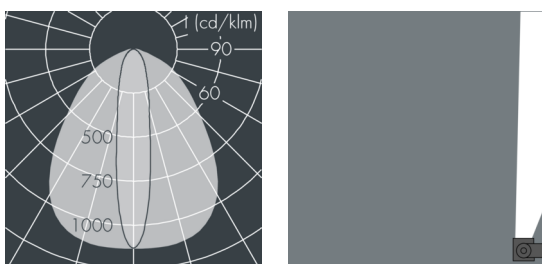

Ecoline Mini

8 766 066 209

6 × 1,8 W, 585 lm, 3000 K warm white, 1-10V, wall washer 20° / 88°

L₁ = 668 mm, L₂ = 631 mm

Customized solutions and modifications are possible: Special RAL, DB or NCS colours as polyester powder coat, luminaires in 2700 K and other colour temperatures and versions for high ambient temperature.

Specification text

housing made of extruded aluminum and corrosion-resistant die-cast aluminum AlSi12, polyester powder coated by high-quality and UV-stabilized coating process, Colour: white RAL 9002, all exterior parts are stainless steel, polycarbonate cover, with partial frosting for uniform light diffraction, silicon gasket, mounting flanges: 2 elongated holes Ø 6.5, spacing L₂, tilt range: 220°, cable gland:

M16, with 1 m cable gland ÖLFLEX Robust 210 5G1, connecting terminal: 5 pole, highly efficient optics made of transparent thermoplastic for precise lighting tasks, integral driver (dimnable 1-10V), CRI > 80, max 2 SDCM, service life L₉₀/B₁₀ > 50.000 h, Beam angle (FWHM): 20° / 88°, luminous flux: 585 lm, wattage: 11 W, delivered lumens 53 lm/W, protection type IP65, protection class I, impact resistance IK10, windage area 0,025 m², dimensions (L×H×W): 668 × 43 × 40 mm, weight 1.5 kg

Specification

Wattage	11 W	Beam angle (FWHM)	20° / 88°
Delivered lumens	53 lm/W	Housing colour	white RAL 9002
Light source	LED 3000 K	Power supply cable	Ø 5 – 9 mm
Color Rendering Index	CRI > 80	Protection type	IP65
Colour tolerance	max 2 SDCM	Protection class	I
Lifetime ta 25° C	L ₉₀ /B ₁₀ > 50.000 h	Impact resistance	IK10
Control gear	1-10V	Windage area	0,025m ²
Input voltage AC	220 – 240 V	Dimensions	668 × 43 × 40 mm
Input voltage DC	195 – 240 V	Weight	1,50 kg
Voltage protection	2 kV L/N 4 kV L/PE	Max. ambient temperature ta	50°
Luminaires per B16A / C16A	50 / 85		