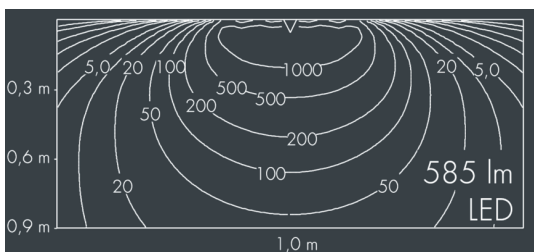

Ecoline Mini

8 766 066 209

6 × 1,8 W, 585 lm, 3000 K warm white, 1-10V, wall washer 20° / 88°

L₁ = 668 mm, L₂ = 631 mm

Customized solutions and modifications are possible: Special RAL, DB or NCS colours as polyester powder coat, luminaires in 2700 K and other colour temperatures and versions for high ambient temperature.

Specification text

housing made of extruded aluminum and corrosion-resistant die-cast aluminum AlSi12, polyester powder coated by high-quality and UV-stabilized coating process, Colour: white RAL 9002, all exterior parts are stainless steel, polycarbonate cover, with partial frosting for uniform light diffraction, silicon gasket, mounting flanges: 2 elongated holes Ø 6.5, spacing L₂, tilt range: 220°, cable gland:

M16, with 1 m cable gland ÖLFLEX Robust 210 5G1, connecting terminal: 5 pole, highly efficient optics made of transparent thermoplastic for precise lighting tasks, integral driver (dimnable 1-10V), CRI > 80, max 2 SDCM, service life L₉₀/B₁₀ > 50.000 h, Beam angle (FWHM): 20° / 88°, luminous flux: 585 lm, wattage: 11 W, delivered lumens 53 lm/W, protection type IP65, protection class I, impact resistance IK10, windage area 0,025 m², dimensions (L×H×W): 668 × 43 × 40 mm, weight 1.5 kg

Specification

Wattage	11 W	Beam angle (FWHM)	20° / 88°
Delivered lumens	53 lm/W	Housing colour	white RAL 9002
Light source	LED 3000 K	Power supply cable	Ø 5 – 9 mm
Color Rendering Index	CRI > 80	Protection type	IP65
Colour tolerance	max 2 SDCM	Protection class	I
Lifetime ta 25° C	L ₉₀ /B ₁₀ > 50.000 h	Impact resistance	IK10
Control gear	1-10V	Windage area	0,025m ²
Input voltage AC	220 – 240 V	Dimensions	668 × 43 × 40 mm
Input voltage DC	195 – 240 V	Weight	1,50 kg
Voltage protection	2 kV L/N 4 kV L/PE	Max. ambient temperature ta	50°
Luminaires per B16A / C16A	50 / 85		