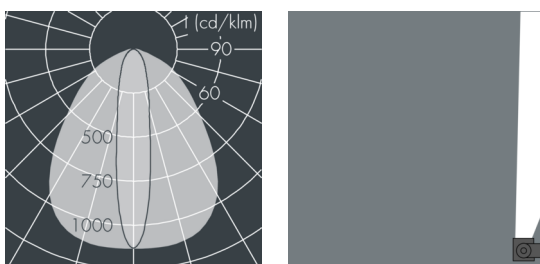

Ecoline Mini

8 766 055 209

6 × 1,8 W, 614 lm, 4000 K neutral white, 1-10V, wall washer 20° / 88°

L₁ = 668 mm, L₂ = 631 mm

Customized solutions and modifications are possible: Special RAL, DB or NCS colours as polyester powder coat, luminaires in 2700 K and other colour temperatures and versions for high ambient temperature.

Specification text

housing made of extruded aluminum and corrosion-resistant die-cast aluminum AlSi12, polyester powder coated by high-quality and UV-stabilized coating process, Colour: silver grey, all exterior parts are stainless steel, polycarbonate cover, with partial frosting for uniform light diffraction, silicon gasket, mounting flanges: 2 elongated holes Ø 6.5, spacing L₂, tilt range: 220°, cable gland:

M16, with 1 m cable gland ÖLFLEX Robust 210 5G1, connecting terminal: 5 pole, highly efficient optics made of transparent thermoplastic for precise lighting tasks, integral driver (dimnable 1-10V), CRI > 80, max 2 SDCM, service life L₉₀/B₁₀ > 50.000 h, Beam angle (FWHM): 20° / 88°, luminous flux: 614 lm, wattage: 11 W, delivered lumens 56 lm/W, protection type IP65, protection class I, impact resistance IK10, windage area 0,025 m², dimensions (L×H×W): 668 × 43 × 40 mm, weight 1.5 kg

Specification

Wattage	11 W	Beam angle (FWHM)	20° / 88°
Delivered lumens	56 lm/W	Housing colour	silver grey
Light source	LED 4000 K	Power supply cable	Ø 5 – 9 mm
Color Rendering Index	CRI > 80	Protection type	IP65
Colour tolerance	max 2 SDCM	Protection class	I
Lifetime ta 25° C	L ₉₀ /B ₁₀ > 50.000 h	Impact resistance	IK10
Control gear	1-10V	Windage area	0,025m ²
Input voltage AC	220 – 240 V	Dimensions	668 × 43 × 40 mm
Input voltage DC	195 – 240 V	Weight	1,50 kg
Voltage protection	2 kV L/N 4 kV L/PE	Max. ambient temperature ta	50°
Luminaires per B16A / C16A	50 / 85		