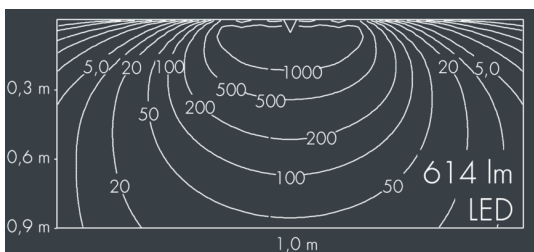

Ecoline Mini

8 766 055 209

6 × 1,8 W, 614 lm, 4000 K neutral white, 1-10V, wall washer 20° / 88°

L₁ = 668 mm, L₂ = 631 mm

Customized solutions and modifications are possible: Special RAL, DB or NCS colours as polyester powder coat, luminaires in 2700 K and other colour temperatures and versions for high ambient temperature.

Specification text

housing made of extruded aluminum and corrosion-resistant die-cast aluminum AlSi12, polyester powder coated by high-quality and UV-stabilized coating process, Colour: silver grey, all exterior parts are stainless steel, polycarbonate cover, with partial frosting for uniform light diffraction, silicon gasket, mounting flanges: 2 elongated holes Ø 6.5, spacing L₂, tilt range: 220°, cable gland:

M16, with 1 m cable gland ÖLFLEX Robust 210 5G1, connecting terminal: 5 pole, highly efficient optics made of transparent thermoplastic for precise lighting tasks, integral driver (dimnable 1-10V), CRI > 80, max 2 SDCM, service life L₉₀/B₁₀ > 50.000 h, Beam angle (FWHM): 20° / 88°, luminous flux: 614 lm, wattage: 11 W, delivered lumens 56 lm/W, protection type IP65, protection class I, impact resistance IK10, windage area 0,025 m², dimensions (L×H×W): 668 × 43 × 40 mm, weight 1.5 kg

Specification

Wattage	11 W	Beam angle (FWHM)	20° / 88°
Delivered lumens	56 lm/W	Housing colour	silver grey
Light source	LED 4000 K	Power supply cable	Ø 5 – 9 mm
Color Rendering Index	CRI > 80	Protection type	IP65
Colour tolerance	max 2 SDCM	Protection class	I
Lifetime ta 25° C	L ₉₀ /B ₁₀ > 50.000 h	Impact resistance	IK10
Control gear	1-10V	Windage area	0,025m ²
Input voltage AC	220 – 240 V	Dimensions	668 × 43 × 40 mm
Input voltage DC	195 – 240 V	Weight	1,50 kg
Voltage protection	2 kV L/N 4 kV L/PE	Max. ambient temperature ta	50°
Luminaires per B16A / C16A	50 / 85		