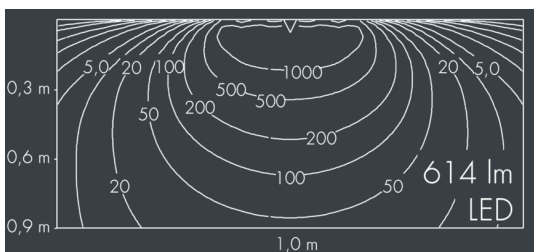

Ecoline Mini

8 766 055 109

6 × 1,8 W, 614 lm, 4000 K neutral white, DALI, wall washer 20° / 88°

L₁ = 668 mm, L₂ = 631 mm

Customized solutions and modifications are possible: Special RAL, DB or NCS colours as polyester powder coat, luminaires in 2700 K and other colour temperatures and versions for high ambient temperature.

Specification text

housing made of extruded aluminum and corrosion-resistant die-cast aluminum AlSi12, polyester powder coated by high-quality and UV-stabilized coating process, Colour: silver grey, all exterior parts are stainless steel, polycarbonate cover, with partial frosting for uniform light diffraction, silicon gasket, mounting flanges: 2 elongated holes Ø 6.5, spacing L₂, tilt range: 220°, cable gland:

M16, with 1 m cable gland ÖLFLEX Robust 210 5G1, connecting terminal: 5 pole, highly efficient optics made of transparent thermoplastic for precise lighting tasks, integral, dimmable driver (DALI), CRI > 80, max 2 SDCM, service life L₉₀/B₁₀ > 50.000 h, Beam angle (FWHM): 20° / 88°, luminous flux: 614 lm, wattage: 11 W, delivered lumens 56 lm/W, protection type IP65, protection class I, impact resistance IK10, windage area 0,025 m², dimensions (L×H×W): 668 × 43 × 40 mm, weight 1.5 kg

Specification

Wattage	11 W	Beam angle (FWHM)	20° / 88°
Delivered lumens	56 lm/W	Housing colour	silver grey
Light source	LED 4000 K	Power supply cable	Ø 5 – 9 mm
Color Rendering Index	CRI > 80	Protection type	IP65
Colour tolerance	max 2 SDCM	Protection class	I
Lifetime ta 25° C	L ₉₀ /B ₁₀ > 50.000 h	Impact resistance	IK10
Control gear	DALI	Windage area	0,025m ²
Input voltage AC	220 – 240 V	Dimensions	668 × 43 × 40 mm
Input voltage DC	195 – 240 V	Weight	1,50 kg
Voltage protection	2 kV L/N 4 kV L/PE	Max. ambient temperature ta	50°
Luminaires per B16A / C16A	50 / 85		