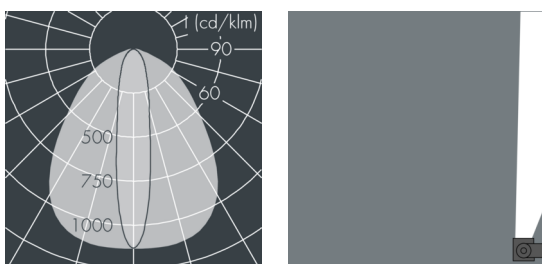

Ecoline Mini

8 766 055 109

6 × 1,8 W, 614 lm, 4000 K neutral white, DALI, wall washer 20° / 88°

L₁ = 668 mm, L₂ = 631 mm

Customized solutions and modifications are possible: Special RAL, DB or NCS colours as polyester powder coat, luminaires in 2700 K and other colour temperatures and versions for high ambient temperature.

Specification text

housing made of extruded aluminum and corrosion-resistant die-cast aluminum AlSi12, polyester powder coated by high-quality and UV-stabilized coating process, Colour: silver grey, all exterior parts are stainless steel, polycarbonate cover, with partial frosting for uniform light diffraction, silicon gasket, mounting flanges: 2 elongated holes Ø 6.5, spacing L₂, tilt range: 220°, cable gland:

M16, with 1 m cable gland ÖLFLEX Robust 210 5G1, connecting terminal: 5 pole, highly efficient optics made of transparent thermoplastic for precise lighting tasks, integral, dimmable driver (DALI), CRI > 80, max 2 SDCM, service life L₉₀/B₁₀ > 50.000 h, Beam angle (FWHM): 20° / 88°, luminous flux: 614 lm, wattage: 11 W, delivered lumens 56 lm/W, protection type IP65, protection class I, impact resistance IK10, windage area 0,025 m², dimensions (L×H×W): 668 × 43 × 40 mm, weight 1.5 kg

Specification

Wattage	11 W	Beam angle (FWHM)	20° / 88°
Delivered lumens	56 lm/W	Housing colour	silver grey
Light source	LED 4000 K	Power supply cable	Ø 5 – 9 mm
Color Rendering Index	CRI > 80	Protection type	IP65
Colour tolerance	max 2 SDCM	Protection class	I
Lifetime ta 25° C	L ₉₀ /B ₁₀ > 50.000 h	Impact resistance	IK10
Control gear	DALI	Windage area	0,025m ²
Input voltage AC	220 – 240 V	Dimensions	668 × 43 × 40 mm
Input voltage DC	195 – 240 V	Weight	1,50 kg
Voltage protection	2 kV L/N 4 kV L/PE	Max. ambient temperature ta	50°
Luminaires per B16A / C16A	50 / 85		