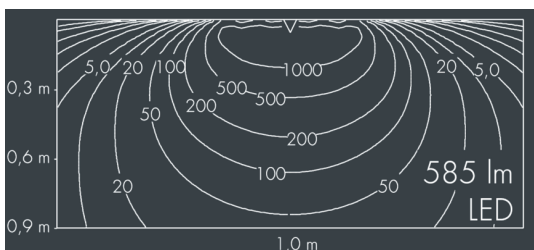

Ecoline Mini

8 766 046 209

6 × 1,8 W, 585 lm, 3000 K warm white, 1-10V, wall washer 20° / 88°

L₁ = 668 mm, L₂ = 631 mm

Customized solutions and modifications are possible: Special RAL, DB or NCS colours as polyester powder coat, luminaires in 2700 K and other colour temperatures and versions for high ambient temperature.

Specification text

housing made of extruded aluminum and corrosion-resistant die-cast aluminum AlSi12, polyester powder coated by high-quality and UV-stabilized coating process, Colour: black RAL 7021, all exterior parts are stainless steel, polycarbonate cover, with partial frosting for uniform light diffraction, silicon gasket, mounting flanges: 2 elongated holes Ø 6.5, spacing L₂, tilt range: 220°, cable gland:

M16, with 1 m cable gland ÖLFLEX Robust 210 5G1, connecting terminal: 5 pole, highly efficient optics made of transparent thermoplastic for precise lighting tasks, integral driver (dimnable 1-10V), CRI > 80, max 2 SDCM, service life L₉₀/B₁₀ > 50.000 h, Beam angle (FWHM): 20° / 88°, luminous flux: 585 lm, wattage: 11 W, delivered lumens 53 lm/W, protection type IP65, protection class I, impact resistance IK10, windage area 0,025 m², dimensions (L×H×W): 668 × 43 × 40 mm, weight 1.5 kg

Specification

Wattage	11 W	Beam angle (FWHM)	20° / 88°
Delivered lumens	53 lm/W	Housing colour	black RAL 7021
Light source	LED 3000 K	Power supply cable	Ø 5 – 9 mm
Color Rendering Index	CRI > 80	Protection type	IP65
Colour tolerance	max 2 SDCM	Protection class	I
Lifetime ta 25° C	L ₉₀ /B ₁₀ > 50.000 h	Impact resistance	IK10
Control gear	1-10V	Windage area	0,025m ²
Input voltage AC	220 – 240 V	Dimensions	668 × 43 × 40 mm
Input voltage DC	195 – 240 V	Weight	1,50 kg
Voltage protection	2 kV L/N 4 kV L/PE	Max. ambient temperature ta	50°
Luminaires per B16A / C16A	50 / 85		