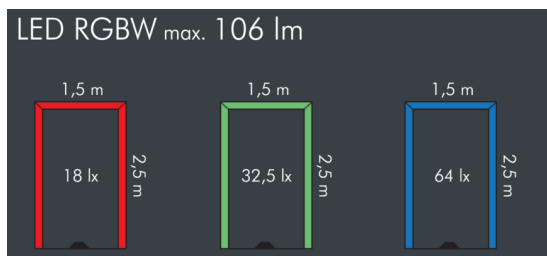

Arlux

8 374 059 009

2 × 6 W (max. 12 W), 105 lm,
RGBW (3000 K) warm white, DMX,
Window reveal luminaire 10° / 180°

Customized solutions and modifications are possible: Special RAL, DB or NCS colours as polyester powder coat, luminaires in 2700 K and other colour temperatures and versions for high ambient temperature.

Specification text

housing made of corrosion-resistant die-cast aluminum AlSi12, polyester powder coated by high-quality and UV-stabilized coating process, Colour: silver grey, all exterior parts are stainless steel, high efficiency safety glass, anti-reflective coating from 1 side, dark screenprint, silicon gasket, 2 drilled holes Ø 6 mm, spacing 259 mm, 4 × M6 grub screws to offset inclined surfaces, cable gland: 2 × M20, connecting terminal: 9 pole, high-end optical system with specially designed reflectors achieve a uniform arch of light, integral DMX 512 addressable driver, max 2 SCDM, service life L90/B10 > 50.000 h, Beam angle (FWHM): 10° / 180°, luminous flux: 105 lm, wattage: 12 W, delivered lumens 9 lm/W, protection type IP67, protection class I, impact resistance IK08, dimensions (L×H×W): 125 × 70 × 270 mm, weight 1.5 kg

Wattage	12 W	Beam angle (FWHM)	10° / 180°
Delivered lumens	9 lm/W	Housing colour	silver grey
Light source	LED RGBW (3000 K)	Power supply cable	Ø 6 – 13 mm
Colour tolerance	max 2 SCDM	Protection type	IP67
Lifetime ta 25° C	L90/B10 > 50.000 h	Protection class	I
Control gear	DMX	Impact resistance	IK08
Input voltage AC	85 – 264 V	Dimensions	125 × 70 × 270 mm
Input voltage DC	120 – 370 V	Weight	1,50 kg
		Max. ambient temperature ta	40°