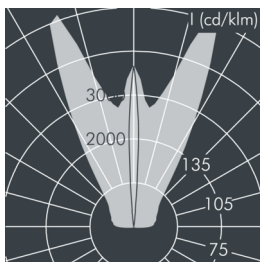

Arlux

8 374 059 009

2 × 6 W (max. 12 W), 105 lm,
RGBW (3000 K) warm white, DMX,
Window reveal luminaire 10° / 180°

Customized solutions and modifications are possible: Special RAL, DB or NCS colours as polyester powder coat, luminaires in 2700 K and other colour temperatures and versions for high ambient temperature.

Specification text

housing made of corrosion-resistant die-cast aluminum AlSi12, polyester powder coated by high-quality and UV-stabilized coating process, Colour: silver grey, all exterior parts are stainless steel, high efficiency safety glass, anti-reflective coating from 1 side, dark screenprint, silicon gasket, 2 drilled holes Ø 6 mm, spacing 259 mm, 4 × M6 grub screws to offset inclined surfaces, cable gland: 2 × M20, connecting terminal: 9 pole, high-end optical system with specially designed reflectors achieve a uniform arch of light, integral DMX 512 addressable driver, max 2 SCDM, service life L90/B10 > 50.000 h, Beam angle (FWHM): 10° / 180°, luminous flux: 105 lm, wattage: 12 W, delivered lumens 9 lm/W, protection type IP67, protection class I, impact resistance IK08, dimensions (L×H×W): 125 × 70 × 270 mm, weight 1.5 kg

Wattage	12 W	Beam angle (FWHM)	10° / 180°
Delivered lumens	9 lm/W	Housing colour	silver grey
Light source	LED RGBW (3000 K)	Power supply cable	Ø 6 – 13 mm
Colour tolerance	max 2 SCDM	Protection type	IP67
Lifetime ta 25° C	L90/B10 > 50.000 h	Protection class	I
Control gear	DMX	Impact resistance	IK08
Input voltage AC	85 – 264 V	Dimensions	125 × 70 × 270 mm
Input voltage DC	120 – 370 V	Weight	1,50 kg
		Max. ambient temperature ta	40°