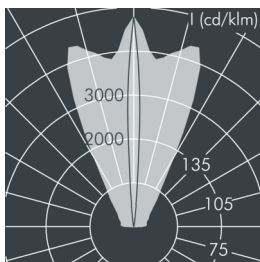

Arclux Mini

8 373 053 009

2 × 2 W, 101 lm, blue

Window reveal luminaire 6° / 180°

Customized solutions and modifications are possible: Special RAL, DB or NCS colours as polyester powder coat, luminaires in 2700 K and other colour temperatures and versions for high ambient temperature.

Specification text

housing made of corrosion-resistant die-cast aluminum AlSi12, polyester powder coated by high-quality and UV-stabilized coating process, Colour: silver grey, all exterior parts are stainless steel, high efficiency safety glass, anti-reflective coating from 1 side, dark screenprint, silicon gasket, 4 holes Ø 6 mm, spacing 200 mm x 88 mm, cable gland: M20, connecting terminal: 3 pole, high-end optical system with specially designed reflectors achieve a uniform arch of light, integral driver (AC/DC), max 2 SDCM, service life L90/B10 > 50.000 h, luminous flux: 101 lm, wattage: 4 W, delivered lumens 25 lm/W, protection type IP67, protection class I, impact resistance IK08, dimensions (L×H×W): 230 × 59 × 105 mm, weight 1.1 kg

 IP 67 IK 08

Specification

Wattage	4 W	Housing colour	silver grey
Delivered lumens	25 lm/W	Power supply cable	Ø 6 – 13 mm
Light source	LED blau	Protection type	IP67
Colour tolerance	max 2 SDCM	Protection class	I
Lifetime ta 25° C	L90/B10 > 50.000 h	Impact resistance	IK08
Control gear	on / off	Dimensions	230 × 59 × 105 mm
Input voltage AC	100 – 240 V	Weight	1,10 kg
Input voltage DC	195 – 240 V	Max. ambient temperature ta	45°
Voltage protection	2 kV L/N 2 kV L/PE		
Luminaires per B16A / C16A	50 / 85		