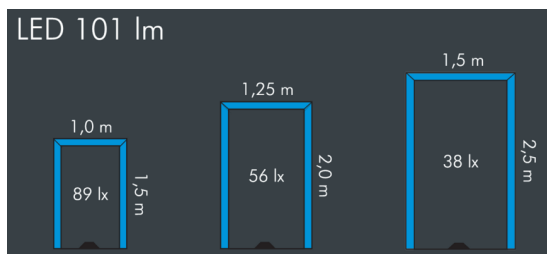

Arclux Mini

8 373 053 009

2 × 2 W, 101 lm, blue

Window reveal luminaire 6° / 180°

Customized solutions and modifications are possible: Special RAL, DB or NCS colours as polyester powder coat, luminaires in 2700 K and other colour temperatures and versions for high ambient temperature.

Specification text

housing made of corrosion-resistant die-cast aluminum AlSi12, polyester powder coated by high-quality and UV-stabilized coating process, Colour: silver grey, all exterior parts are stainless steel, high efficiency safety glass, anti-reflective coating from 1 side, dark screenprint, silicon gasket, 4 holes Ø 6 mm, spacing 200 mm x 88 mm, cable gland: M20, connecting terminal: 3 pole, high-end optical system with specially designed reflectors achieve a uniform arch of light, integral driver (AC/DC), max 2 SDCM, service life L90/B10 > 50.000 h, luminous flux: 101 lm, wattage: 4 W, delivered lumens 25 lm/W, protection type IP67, protection class I, impact resistance IK08, dimensions (L×H×W): 230 × 59 × 105 mm, weight 1.1 kg

 IP 67 IK 08

Specification

Wattage	4 W	Housing colour	silver grey
Delivered lumens	25 lm/W	Power supply cable	Ø 6 – 13 mm
Light source	LED blau	Protection type	IP67
Colour tolerance	max 2 SDCM	Protection class	I
Lifetime ta 25° C	L90/B10 > 50.000 h	Impact resistance	IK08
Control gear	on / off	Dimensions	230 × 59 × 105 mm
Input voltage AC	100 – 240 V	Weight	1,10 kg
Input voltage DC	195 – 240 V	Max. ambient temperature ta	45°
Voltage protection	2 kV L/N 2 kV L/PE		
Luminaires per B16A / C16A	50 / 85		