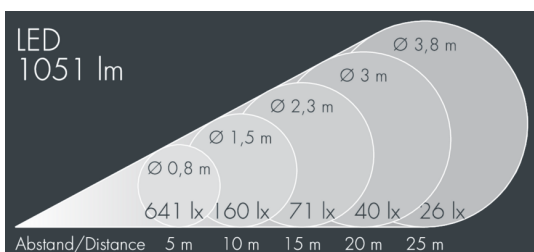

## Metaspot 1

8 245 267 119

15 W, 1051 lm, 2700 K warm white, DALI, narrow beam 8°

Customized solutions and modifications are possible: Special RAL, DB or NCS colours as polyester powder coat, luminaires in 2700 K and other colour temperatures and versions for high ambient temperature.

## Specification text

housing made of corrosion-resistant die-cast aluminum AlSi12, polyester powder coated by high-quality and UV-stabilized coating process, Colour: white RAL 9002, all exterior parts are stainless steel, tempered safety glass, anti-reflective coating from 1 side, dark screenprint, silicon gasket, tool-free twist closure, for installation on poles Ø 60 - 100 mm, tiltable base made of powder coated aluminum, 2 drilled holes Ø 9 mm, spacing 95 mm, 1 centre hole Ø 40 mm, tilt range: 90°, 360° adjustable, cable gland: M16, connecting terminal: 5 pole, light source completely shielded, high gloss aluminium reflector, integral, dimmable driver (DALI), CRI > 80, 3, service life L80/B10 > 50.000 h, Beam angle (FWHM): 8°, luminous flux: 1051 lm, wattage: 15 W, delivered lumens 71 lm/W, protection type IP65, protection class II, impact resistance IK08, windage area 0,026 m<sup>2</sup>, dimensions: Ø 124 mm, width 180 mm, weight 2.1 kg

## Specification

Wattage	15 W	Beam angle (FWHM)	8°
Delivered lumens	71 lm/W	Housing colour	white RAL 9002
Light source	LED 2700 K	Power supply cable	Ø 6 – 11 mm
Color Rendering Index	CRI > 80	Protection type	IP65
Colour tolerance	3	Protection class	II
Lifetime ta 25° C	L80/B10 > 50.000 h	Impact resistance	IK08
Control gear	DALI	Windage area	0,026m <sup>2</sup>
Input voltage AC	220 – 240 V	Dimensions	Ø 124 mm, width 180 mm
Input voltage DC	220 – 240 V	Weight	2,10 kg
Voltage protection	2 kV L/N   4 kV L/PE	Max. ambient temperature ta	40°
Luminaires per B16A / C16A	50 / 85		