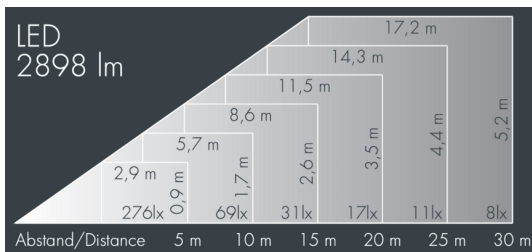

Metaspot 2

8 242 247 039

35 W, 2898 lm, 2700 K warm white,
linear, horizontal 9° / 36°

Customized solutions and modifications are possible: Special RAL, DB or NCS colours as polyester powder coat, luminaires in 2700 K and other colour temperatures and versions for high ambient temperature.

Specification text

housing made of corrosion-resistant die-cast aluminum AlSi12, polyester powder coated by high-quality and UV-stabilized coating process, Colour: black RAL 7021, all exterior parts are stainless steel, tempered safety glass, anti-reflective coating from 1 side, dark screenprint, silicon gasket, tool-free twist closure, for installation on poles Ø 60 - 100 mm, tiltable base made of powder coated aluminum, 2 drilled holes Ø 9 mm, spacing 95 mm, 1 centre hole Ø 40 mm, tilt range: 90°, 360° adjustable, cable gland: M20, connecting terminal: 3 pole, light source completely shielded, high gloss aluminium reflector, integral driver (AC/DC), CRI > 80, 3, service life L90/B10 > 50.000 h, Beam angle (FWHM): 9° / 36°, luminous flux: 2898 lm, wattage: 35 W, delivered lumens 83 lm/W, protection type IP65, protection class I, impact resistance IK08, windage area 0,042 m², dimensions: Ø 176 mm, width 244 mm, weight 3,6 kg

Specification

Wattage	35 W	Beam angle (FWHM)	9° / 36°
Delivered lumens	83 lm/W	Housing colour	black RAL 7021
Light source	LED 2700 K	Power supply cable	Ø 6 – 11 mm
Color Rendering Index	CRI > 80	Protection type	IP65
Colour tolerance	3	Protection class	I
Lifetime ta 25° C	L90/B10 > 50.000 h	Impact resistance	IK08
Control gear	on / off	Windage area	0,042m ²
Input voltage AC	220 – 240 V	Dimensions	Ø 176 mm, width 244 mm
Input voltage DC	220 – 240 V	Weight	3,60 kg
Voltage protection	6 kV L/N 10 kV L/PE	Max. ambient temperature ta	45°
Luminaires per B16A / C16A	20 / 33		