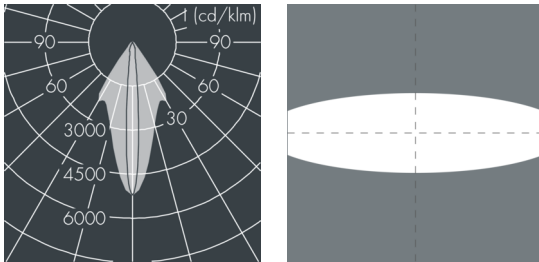

Metaspot 2

8 242 247 039

35 W, 2898 lm, 2700 K warm white,
linear, horizontal 9° / 36°

Customized solutions and modifications are possible: Special RAL, DB or NCS colours as polyester powder coat, luminaires in 2700 K and other colour temperatures and versions for high ambient temperature.

Specification text

housing made of corrosion-resistant die-cast aluminum AlSi12, polyester powder coated by high-quality and UV-stabilized coating process, Colour: black RAL 7021, all exterior parts are stainless steel, tempered safety glass, anti-reflective coating from 1 side, dark screenprint, silicon gasket, tool-free twist closure, for installation on poles Ø 60 - 100 mm, tiltable base made of powder coated aluminum, 2 drilled holes Ø 9 mm, spacing 95 mm, 1 centre hole Ø 40 mm, tilt range: 90°, 360° adjustable, cable gland: M20, connecting terminal: 3 pole, light source completely shielded, high gloss aluminium reflector, integral driver (AC/DC), CRI > 80, 3, service life L90/B10 > 50.000 h, Beam angle (FWHM): 9° / 36°, luminous flux: 2898 lm, wattage: 35 W, delivered lumens 83 lm/W, protection type IP65, protection class I, impact resistance IK08, windage area 0,042 m², dimensions: Ø 176 mm, width 244 mm, weight 3,6 kg

Specification

Wattage	35 W	Beam angle (FWHM)	9° / 36°
Delivered lumens	83 lm/W	Housing colour	black RAL 7021
Light source	LED 2700 K	Power supply cable	Ø 6 – 11 mm
Color Rendering Index	CRI > 80	Protection type	IP65
Colour tolerance	3	Protection class	I
Lifetime ta 25° C	L90/B10 > 50.000 h	Impact resistance	IK08
Control gear	on / off	Windage area	0,042m ²
Input voltage AC	220 – 240 V	Dimensions	Ø 176 mm, width 244 mm
Input voltage DC	220 – 240 V	Weight	3,60 kg
Voltage protection	6 kV L/N 10 kV L/PE	Max. ambient temperature ta	45°
Luminaires per B16A / C16A	20 / 33		