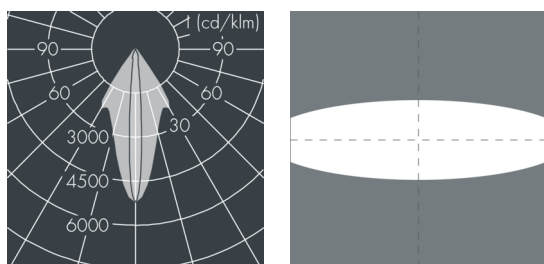

Metaspot 1

8 241 246 039

15 W, 1171 lm, 3000 K warm white,
linear, horizontal 9° / 36°

Customized solutions and modifications are possible: Special RAL, DB or NCS colours as polyester powder coat, luminaires in 2700 K and other colour temperatures and versions for high ambient temperature.

Specification text

housing made of corrosion-resistant die-cast aluminum AlSi12, polyester powder coated by high-quality and UV-stabilized coating process, Colour: black RAL 7021, all exterior parts are stainless steel, tempered safety glass, anti-reflective coating from 1 side, dark screenprint, silicon gasket, tool-free twist closure, for installation on poles \varnothing 60 - 100 mm, tiltable base made of powder coated aluminum, 2 drilled holes \varnothing 9 mm, spacing 95 mm, 1 centre hole \varnothing 40 mm, tilt range: 90°, 360° adjustable, cable gland: M16, connecting terminal: 3 pole, light source completely shielded, high gloss aluminium reflector, integral driver (AC/DC), CRI > 80, 3, service life L80/B10 > 50.000 h, Beam angle (FWHM): 9° / 36°, luminous flux: 1171 lm, wattage: 15 W, delivered lumens 78 lm/W, protection type IP65, protection class I, impact resistance IK08, windage area 0,026 m², dimensions: \varnothing 124 mm, width 180 mm, weight 2.1 kg

Specification

Wattage	15 W	Beam angle (FWHM)	9° / 36°
Delivered lumens	78 lm/W	Housing colour	black RAL 7021
Light source	LED 3000 K	Power supply cable	\varnothing 6 - 11 mm
Color Rendering Index	CRI > 80	Protection type	IP65
Colour tolerance	3	Protection class	I
Lifetime ta 25° C	L80/B10 > 50.000 h	Impact resistance	IK08
Control gear	on / off	Windage area	0,026m ²
Input voltage AC	220 - 240 V	Dimensions	\varnothing 124 mm, width 180 mm
Input voltage DC	220 - 240 V	Weight	2,10 kg
Voltage protection	2 kV L/N 4 kV L/PE	Max. ambient temperature ta	40°
Luminaires per B16A / C16A	50 / 85		