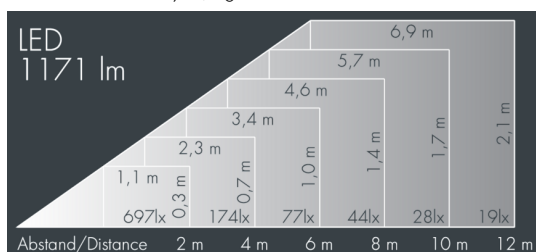

Metaspot 1

8 241 246 039

15 W, 1171 lm, 3000 K warm white,
linear, horizontal 9° / 36°

Customized solutions and modifications are possible: Special RAL, DB or NCS colours as polyester powder coat, luminaires in 2700 K and other colour temperatures and versions for high ambient temperature.

Specification text

housing made of corrosion-resistant die-cast aluminum AlSi12, polyester powder coated by high-quality and UV-stabilized coating process, Colour: black RAL 7021, all exterior parts are stainless steel, tempered safety glass, anti-reflective coating from 1 side, dark screenprint, silicon gasket, tool-free twist closure, for installation on poles \varnothing 60 - 100 mm, tiltable base made of powder coated aluminum, 2 drilled holes \varnothing 9 mm, spacing 95 mm, 1 centre hole \varnothing 40 mm, tilt range: 90°, 360° adjustable, cable gland: M16, connecting terminal: 3 pole, light source completely shielded, high gloss aluminium reflector, integral driver (AC/DC), CRI > 80, 3, service life L80/B10 > 50.000 h, Beam angle (FWHM): 9° / 36°, luminous flux: 1171 lm, wattage: 15 W, delivered lumens 78 lm/W, protection type IP65, protection class I, impact resistance IK08, windage area 0,026 m², dimensions: \varnothing 124 mm, width 180 mm, weight 2.1 kg

Specification

Wattage	15 W	Beam angle (FWHM)	9° / 36°
Delivered lumens	78 lm/W	Housing colour	black RAL 7021
Light source	LED 3000 K	Power supply cable	\varnothing 6 - 11 mm
Color Rendering Index	CRI > 80	Protection type	IP65
Colour tolerance	3	Protection class	I
Lifetime ta 25° C	L80/B10 > 50.000 h	Impact resistance	IK08
Control gear	on / off	Windage area	0,026m ²
Input voltage AC	220 - 240 V	Dimensions	\varnothing 124 mm, width 180 mm
Input voltage DC	220 - 240 V	Weight	2,10 kg
Voltage protection	2 kV L/N 4 kV L/PE	Max. ambient temperature ta	40°
Luminaires per B16A / C16A	50 / 85		