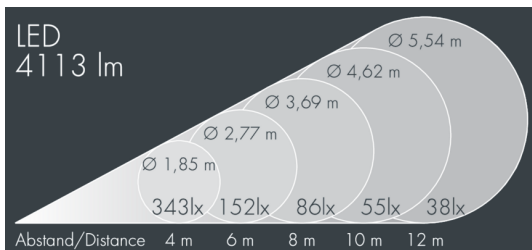

Metaspot 3 Darkring Optic

8 237 246 249

3 × 19 W, 4113 lm, 3000 K warm white, DALI D4i, medium wide beam 26°

Customized solutions and modifications are possible: Special RAL, DB or NCS colours as polyester powder coat, luminaires in 2700 K and other colour temperatures and versions for high ambient temperature.

Specification text

housing made of corrosion-resistant die-cast aluminum AlSi12, polyester powder coated by high-quality and UV-stabilized coating process, Colour: black RAL 7021, all exterior parts are stainless steel, tempered safety glass, anti-reflective coating from 1 side, dark screenprint, silicon gasket, tool-free twist closure, for installation on poles Ø 60 - 100 mm, tiltable base made of powder coated aluminum, 2 drilled holes Ø 9 mm, spacing 95 mm, 1 centre hole Ø 40 mm, tilt range: 90°, 360° adjustable, cable gland: M20, connecting terminal: 5 pole, light source completely shielded, high gloss aluminium reflector, integral driver (DALI D4i), CRI > 80, 3, service life L80/B10 > 50.000 h, Beam angle (FWHM): 26°, luminous flux: 4113 lm, wattage: 58 W, delivered lumens 71 lm/W, protection type IP65, protection class II, impact resistance IK08, windage area 0,055 m², dimensions: Ø 176 mm, width 244 mm, weight 4.4 kg

Specification

Wattage	58 W	Beam angle (FWHM)	26°
Delivered lumens	71 lm/W	Housing colour	black RAL 7021
Light source	LED 3000 K	Power supply cable	Ø 6 – 11 mm
Color Rendering Index	CRI > 80	Protection type	IP65
Colour tolerance	3	Protection class	II
Lifetime ta 25° C	L80/B10 > 50.000 h	Impact resistance	IK08
Control gear	DALI D4i	Windage area	0,055m ²
Input voltage AC	220 – 240 V	Dimensions	Ø 176 mm, width 244 mm
Input voltage DC	220 – 240 V	Weight	4,40 kg
Voltage protection	6 kV L/N 8 kV L/PE	Max. ambient temperature ta	45°
Luminaires per B16A / C16A	8 / 16		