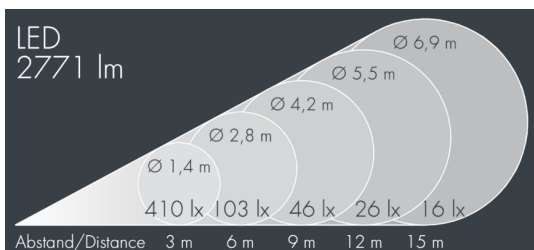

Metaspot 2 Darkring Optic

8 236 246 249

3 × 13 W, 2771 lm, 3000 K warm white, DALI D4i, medium wide beam 27°

Customized solutions and modifications are possible: Special RAL, DB or NCS colours as polyester powder coat, luminaires in 2700 K and other colour temperatures and versions for high ambient temperature.

Specification text

housing made of corrosion-resistant die-cast aluminum AlSi12, polyester powder coated by high-quality and UV-stabilized coating process, Colour: black RAL 7021, all exterior parts are stainless steel, tempered safety glass, anti-reflective coating from 1 side, dark screenprint, silicon gasket, tool-free twist closure, for installation on poles Ø 60 - 100 mm, tiltable base made of powder coated aluminum, 2 drilled holes Ø 9 mm, spacing 95 mm, 1 centre hole Ø 40 mm, tilt range: 90°, 360° adjustable, cable gland: M20, connecting terminal: 5 pole, light source completely shielded, high gloss aluminium reflector, integral driver (DALI D4i), CRI > 80, 3, service life L80/B10 > 50.000 h, Beam angle (FWHM): 27°, luminous flux: 2771 lm, wattage: 39 W, delivered lumens 71 lm/W, protection type IP65, protection class II, impact resistance IK08, windage area 0,045 m², dimensions: Ø 176 mm, width 244 mm, weight 3.8 kg

Specification

Wattage	39 W	Beam angle (FWHM)	27°
Delivered lumens	71 lm/W	Housing colour	black RAL 7021
Light source	LED 3000 K	Power supply cable	Ø 6 – 11 mm
Color Rendering Index	CRI > 80	Protection type	IP65
Colour tolerance	3	Protection class	II
Lifetime ta 25° C	L80/B10 > 50.000 h	Impact resistance	IK08
Control gear	DALI D4i	Windage area	0,045m ²
Input voltage AC	220 – 240 V	Dimensions	Ø 176 mm, width 244 mm
Input voltage DC	220 – 240 V	Weight	3,80 kg
Voltage protection	6 kV L/N 10 kV L/PE	Max. ambient temperature ta	50°
Luminaires per B16A / C16A	20 / 33		