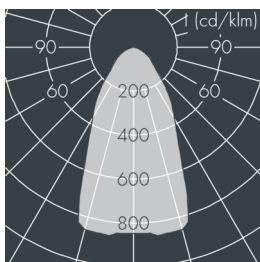

## Metaspot 3 Darkring Optic

8 233 267 159

3 × 19 W, 4125 lm, 2700 K warm white, DALI, wide beam 54°

Customized solutions and modifications are possible: Special RAL, DB or NCS colours as polyester powder coat, luminaires in 2700 K and other colour temperatures and versions for high ambient temperature.

## Specification text

housing made of corrosion-resistant die-cast aluminum AlSi12, polyester powder coated by high-quality and UV-stabilized coating process, Colour: white RAL 9002, all exterior parts are stainless steel, tempered safety glass, anti-reflective coating from 1 side, dark screenprint, silicon gasket, tool-free twist closure, for installation on poles Ø 60 - 100 mm, tiltable base made of powder coated aluminum, 2 drilled holes Ø 9 mm, spacing 95 mm, 1 centre hole Ø 40 mm, tilt range: 90°, 360° adjustable, cable gland: M20, connecting terminal: 5 pole, light source completely shielded, high gloss aluminium reflector, integral, dimmable driver (DALI), CRI > 80, 3, service life L80/B10 > 50.000 h, Beam angle (FWHM): 54°, luminous flux: 4125 lm, wattage: 58 W, delivered lumens 71 lm/W, protection type IP65, protection class I, impact resistance IK08, windage area 0,055 m<sup>2</sup>, dimensions: Ø 200 mm, width 272 mm, weight 4.4 kg

## Specification

Wattage	58 W	Beam angle (FWHM)	54°
Delivered lumens	71 lm/W	Housing colour	white RAL 9002
Light source	LED 2700 K	Power supply cable	Ø 6 – 11 mm
Color Rendering Index	CRI > 80	Protection type	IP65
Colour tolerance	3	Protection class	I
Lifetime ta 25° C	L80/B10 > 50.000 h	Impact resistance	IK08
Control gear	DALI	Windage area	0,055m <sup>2</sup>
Input voltage AC	220 – 240 V	Dimensions	Ø 200 mm, width 272 mm
Input voltage DC	220 – 240 V	Weight	4,40 kg
Voltage protection	6 kV L/N   8 kV L/PE	Max. ambient temperature ta	45°
Luminaires per B16A / C16A	10 / 16		