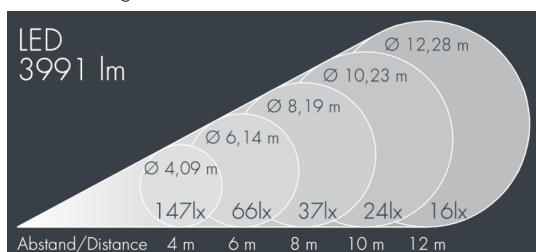

## Metaspot 3 Darkring Optic

8 233 267 159

3 × 19 W, 4125 lm, 2700 K warm white, DALI, wide beam 54°

Customized solutions and modifications are possible: Special RAL, DB or NCS colours as polyester powder coat, luminaires in 2700 K and other colour temperatures and versions for high ambient temperature.

## Specification text

housing made of corrosion-resistant die-cast aluminum AlSi12, polyester powder coated by high-quality and UV-stabilized coating process, Colour: white RAL 9002, all exterior parts are stainless steel, tempered safety glass, anti-reflective coating from 1 side, dark screenprint, silicon gasket, tool-free twist closure, for installation on poles Ø 60 - 100 mm, tiltable base made of powder coated aluminum, 2 drilled holes Ø 9 mm, spacing 95 mm, 1 centre hole Ø 40 mm, tilt range: 90°, 360° adjustable, cable gland: M20, connecting terminal: 5 pole, light source completely shielded, high gloss aluminium reflector, integral, dimmable driver (DALI), CRI > 80, 3, service life L80/B10 > 50.000 h, Beam angle (FWHM): 54°, luminous flux: 4125 lm, wattage: 58 W, delivered lumens 71 lm/W, protection type IP65, protection class I, impact resistance IK08, windage area 0,055 m<sup>2</sup>, dimensions: Ø 200 mm, width 272 mm, weight 4.4 kg

## Specification

Wattage	58 W	Beam angle (FWHM)	54°
Delivered lumens	71 lm/W	Housing colour	white RAL 9002
Light source	LED 2700 K	Power supply cable	Ø 6 – 11 mm
Color Rendering Index	CRI > 80	Protection type	IP65
Colour tolerance	3	Protection class	I
Lifetime ta 25° C	L80/B10 > 50.000 h	Impact resistance	IK08
Control gear	DALI	Windage area	0,055m <sup>2</sup>
Input voltage AC	220 – 240 V	Dimensions	Ø 200 mm, width 272 mm
Input voltage DC	220 – 240 V	Weight	4,40 kg
Voltage protection	6 kV L/N   8 kV L/PE	Max. ambient temperature ta	45°
Luminaires per B16A / C16A	10 / 16		