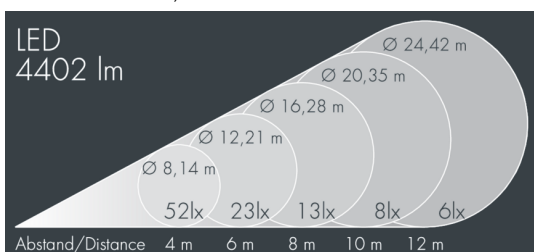

Metaspot 3 Darkring Optic

8 233 247 069

3 × 19 W, 4396 lm, 2700 K warm white,
extra wide beam 91°

Customized solutions and modifications are possible: Special RAL, DB or NCS colours as polyester powder coat, luminaires in 2700 K and other colour temperatures and versions for high ambient temperature.

Specification text

housing made of corrosion-resistant die-cast aluminum AlSi12, polyester powder coated by high-quality and UV-stabilized coating process, Colour: black RAL 7021, all exterior parts are stainless steel, tempered safety glass, anti-reflective coating from 1 side, dark screenprint, silicon gasket, tool-free twist closure, for installation on poles Ø 60 - 100 mm, tiltable base made of powder coated aluminum, 2 drilled holes Ø 9 mm, spacing 95 mm, 1 centre hole Ø 40 mm, tilt range: 90°, 360° adjustable, cable gland: M20, connecting terminal: 3 pole, light source completely shielded, high gloss aluminium reflector, integral driver (AC/DC), CRI > 80, 3, service life L80/B10 > 50.000 h, Beam angle (FWHM): 91°, luminous flux: 4396 lm, wattage: 58 W, delivered lumens 76 lm/W, protection type IP65, protection class I, impact resistance IK08, windage area 0,055 m², dimensions: Ø 200 mm, width 272 mm, weight 4.4 kg

Specification

Wattage	58 W	Beam angle (FWHM)	91°
Delivered lumens	76 lm/W	Housing colour	black RAL 7021
Light source	LED 2700 K	Power supply cable	Ø 6 – 11 mm
Color Rendering Index	CRI > 80	Protection type	IP65
Colour tolerance	3	Protection class	I
Lifetime ta 25° C	L80/B10 > 50.000 h	Impact resistance	IK08
Control gear	on / off	Windage area	0,055m ²
Input voltage AC	220 – 240 V	Dimensions	Ø 200 mm, width 272 mm
Input voltage DC	220 – 240 V	Weight	4,40 kg
Voltage protection	6 kV L/N 8 kV L/PE	Max. ambient temperature ta	45°
Luminaires per B16A / C16A	8 / 16		