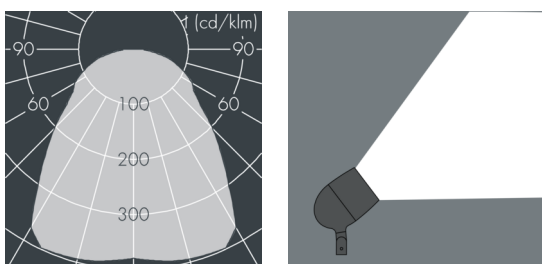

Metaspot 3 Darkring Optic

8 233 247 069

3 × 19 W, 4396 lm, 2700 K warm white,
extra wide beam 91°

Customized solutions and modifications are possible: Special RAL, DB or NCS colours as polyester powder coat, luminaires in 2700 K and other colour temperatures and versions for high ambient temperature.

Specification text

housing made of corrosion-resistant die-cast aluminum AlSi12, polyester powder coated by high-quality and UV-stabilized coating process, Colour: black RAL 7021, all exterior parts are stainless steel, tempered safety glass, anti-reflective coating from 1 side, dark screenprint, silicon gasket, tool-free twist closure, for installation on poles Ø 60 - 100 mm, tiltable base made of powder coated aluminum, 2 drilled holes Ø 9 mm, spacing 95 mm, 1 centre hole Ø 40 mm, tilt range: 90°, 360° adjustable, cable gland: M20, connecting terminal: 3 pole, light source completely shielded, high gloss aluminium reflector, integral driver (AC/DC), CRI > 80, 3, service life L80/B10 > 50.000 h, Beam angle (FWHM): 91°, luminous flux: 4396 lm, wattage: 58 W, delivered lumens 76 lm/W, protection type IP65, protection class I, impact resistance IK08, windage area 0,055 m², dimensions: Ø 200 mm, width 272 mm, weight 4.4 kg

Specification

Wattage	58 W	Beam angle (FWHM)	91°
Delivered lumens	76 lm/W	Housing colour	black RAL 7021
Light source	LED 2700 K	Power supply cable	Ø 6 – 11 mm
Color Rendering Index	CRI > 80	Protection type	IP65
Colour tolerance	3	Protection class	I
Lifetime ta 25° C	L80/B10 > 50.000 h	Impact resistance	IK08
Control gear	on / off	Windage area	0,055m ²
Input voltage AC	220 – 240 V	Dimensions	Ø 200 mm, width 272 mm
Input voltage DC	220 – 240 V	Weight	4,40 kg
Voltage protection	6 kV L/N 8 kV L/PE	Max. ambient temperature ta	45°
Luminaires per B16A / C16A	8 / 16		