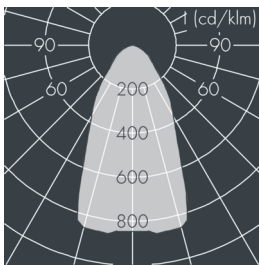

## Metaspot 3 Darkring Optic

8 233 057 159

3 × 19 W, 4125 lm, 2700 K warm white, DALI, wide beam 54°

Customized solutions and modifications are possible: Special RAL, DB or NCS colours as polyester powder coat, luminaires in 2700 K and other colour temperatures and versions for high ambient temperature.

## Specification text

housing made of corrosion-resistant die-cast aluminum AlSi12, polyester powder coated by high-quality and UV-stabilized coating process, Colour: silver grey, all exterior parts are stainless steel, tempered safety glass, anti-reflective coating from 1 side, dark screenprint, silicon gasket, tool-free twist closure, mounting bracket: 2 drilled holes  $\varnothing$  9 mm, spacing 40 mm, 1 centre hole  $\varnothing$  14 mm, tilt range: 180°, cable gland: M20, connecting terminal: 5 pole, light source completely shielded, high gloss aluminium reflector, integral, dimmable driver (DALI), CRI > 80, 3, service life L80/B10 > 50.000 h, Beam angle (FWHM): 54°, luminous flux: 4125 lm, wattage: 58 W, delivered lumens 71 lm/W, protection type IP65, protection class I, impact resistance IK08, windage area 0,055 m<sup>2</sup>, dimensions:  $\varnothing$  200 mm, width 272 mm, weight 4.4 kg

## Specification

Wattage	58 W	Beam angle (FWHM)	54°
Delivered lumens	71 lm/W	Housing colour	silver grey
Light source	LED 2700 K	Power supply cable	$\varnothing$ 6 – 11 mm
Color Rendering Index	CRI > 80	Protection type	IP65
Colour tolerance	3	Protection class	I
Lifetime ta 25° C	L80/B10 > 50.000 h	Impact resistance	IK08
Control gear	DALI	Windage area	0,055m <sup>2</sup>
Input voltage AC	220 – 240 V	Dimensions	$\varnothing$ 200 mm, width 272 mm
Input voltage DC	220 – 240 V	Weight	4,40 kg
Voltage protection	6 kV L/N   8 kV L/PE	Max. ambient temperature ta	45°
Luminaires per B16A / C16A	10 / 16		