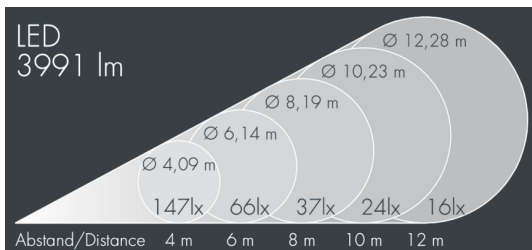

## Metaspot 3 Darkring Optic

8 233 057 159

3 × 19 W, 4125 lm, 2700 K warm white, DALI, wide beam 54°

Customized solutions and modifications are possible: Special RAL, DB or NCS colours as polyester powder coat, luminaires in 2700 K and other colour temperatures and versions for high ambient temperature.

## Specification text

housing made of corrosion-resistant die-cast aluminum AlSi12, polyester powder coated by high-quality and UV-stabilized coating process, Colour: silver grey, all exterior parts are stainless steel, tempered safety glass, anti-reflective coating from 1 side, dark screenprint, silicon gasket, tool-free twist closure, mounting bracket: 2 drilled holes  $\varnothing$  9 mm, spacing 40 mm, 1 centre hole  $\varnothing$  14 mm, tilt range: 180°, cable gland: M20, connecting terminal: 5 pole, light source completely shielded, high gloss aluminium reflector, integral, dimmable driver (DALI), CRI > 80, 3, service life L80/B10 > 50.000 h, Beam angle (FWHM): 54°, luminous flux: 4125 lm, wattage: 58 W, delivered lumens 71 lm/W, protection type IP65, protection class I, impact resistance IK08, windage area 0,055 m<sup>2</sup>, dimensions:  $\varnothing$  200 mm, width 272 mm, weight 4.4 kg

## Specification

Wattage	58 W	Beam angle (FWHM)	54°
Delivered lumens	71 lm/W	Housing colour	silver grey
Light source	LED 2700 K	Power supply cable	$\varnothing$ 6 – 11 mm
Color Rendering Index	CRI > 80	Protection type	IP65
Colour tolerance	3	Protection class	I
Lifetime ta 25° C	L80/B10 > 50.000 h	Impact resistance	IK08
Control gear	DALI	Windage area	0,055m <sup>2</sup>
Input voltage AC	220 – 240 V	Dimensions	$\varnothing$ 200 mm, width 272 mm
Input voltage DC	220 – 240 V	Weight	4,40 kg
Voltage protection	6 kV L/N   8 kV L/PE	Max. ambient temperature ta	45°
Luminaires per B16A / C16A	10 / 16		