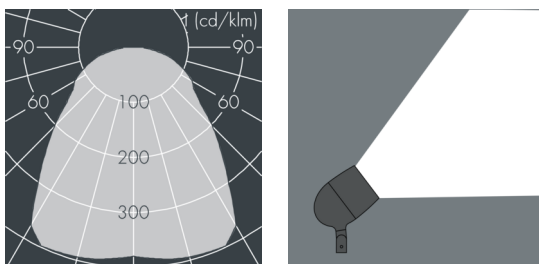

## Metaspot 3 Darkring Optic

8 233 047 169

3 × 19 W, 4396 lm, 2700 K warm white, DALI, extra wide beam 91°

Customized solutions and modifications are possible: Special RAL, DB or NCS colours as polyester powder coat, luminaires in 2700 K and other colour temperatures and versions for high ambient temperature.

## Specification text

housing made of corrosion-resistant die-cast aluminum AlSi12, polyester powder coated by high-quality and UV-stabilized coating process, Colour: black RAL 7021, all exterior parts are stainless steel, tempered safety glass, anti-reflective coating from 1 side, dark screenprint, silicon gasket, tool-free twist closure, mounting bracket: 2 drilled holes  $\varnothing$  9 mm, spacing 40 mm, 1 centre hole  $\varnothing$  14 mm, tilt range: 180°, cable gland: M20, connecting terminal: 5 pole, light source completely shielded, high gloss aluminium reflector, integral, dimmable driver (DALI), CRI > 80, 3, service life L80/B10 > 50.000 h, Beam angle (FWHM): 91°, luminous flux: 4396 lm, wattage: 58 W, delivered lumens 76 lm/W, protection type IP65, protection class I, impact resistance IK08, windage area 0,055 m<sup>2</sup>, dimensions:  $\varnothing$  200 mm, width 272 mm, weight 4.4 kg

## Specification

Wattage	58 W	Beam angle (FWHM)	91°
Delivered lumens	76 lm/W	Housing colour	black RAL 7021
Light source	LED 2700 K	Power supply cable	$\varnothing$ 6 – 11 mm
Color Rendering Index	CRI > 80	Protection type	IP65
Colour tolerance	3	Protection class	I
Lifetime ta 25° C	L80/B10 > 50.000 h	Impact resistance	IK08
Control gear	DALI	Windage area	0,055m <sup>2</sup>
Input voltage AC	220 – 240 V	Dimensions	$\varnothing$ 200 mm, width 272 mm
Input voltage DC	220 – 240 V	Weight	4,40 kg
Voltage protection	6 kV L/N   8 kV L/PE	Max. ambient temperature ta	45°
Luminaires per B16A / C16A	10 / 16		