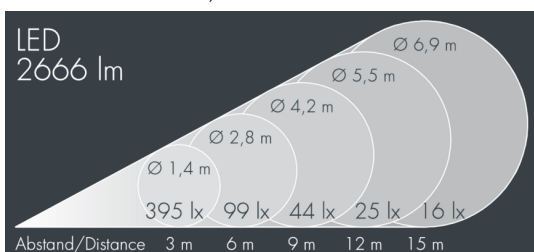

Metaspot 2 Darkring Optic

8 232 267 149

3 × 13 W, 2666 lm, 2700 K warm white, DALI, medium wide beam 27°

Customized solutions and modifications are possible: Special RAL, DB or NCS colours as polyester powder coat, luminaires in 2700 K and other colour temperatures and versions for high ambient temperature.

Specification text

housing made of corrosion-resistant die-cast aluminum AlSi12, polyester powder coated by high-quality and UV-stabilized coating process, Colour: white RAL 9002, all exterior parts are stainless steel, tempered safety glass, anti-reflective coating from 1 side, dark screenprint, silicon gasket, tool-free twist closure, for installation on poles Ø 60 - 100 mm, tiltable base made of powder coated aluminum, 2 drilled holes Ø 9 mm, spacing 95 mm, 1 centre hole Ø 40 mm, tilt range: 90°, 360° adjustable, cable gland: M20, connecting terminal: 5 pole, light source completely shielded, high gloss aluminium reflector, integral, dimmable driver (DALI), CRI > 80, 3, service life L80/B10 > 50.000 h, Beam angle (FWHM): 27°, luminous flux: 2666 lm, wattage: 39 W, delivered lumens 68 lm/W, protection type IP65, protection class I, impact resistance IK08, windage area 0,045 m², dimensions: Ø 176 mm, width 244 mm, weight 3.8 kg

Specification

Wattage	39 W	Beam angle (FWHM)	27°
Delivered lumens	68 lm/W	Housing colour	white RAL 9002
Light source	LED 2700 K	Power supply cable	Ø 6 – 11 mm
Color Rendering Index	CRI > 80	Protection type	IP65
Colour tolerance	3	Protection class	I
Lifetime ta 25° C	L80/B10 > 50.000 h	Impact resistance	IK08
Control gear	DALI	Windage area	0,045m ²
Input voltage AC	220 – 240 V	Dimensions	Ø 176 mm, width 244 mm
Input voltage DC	220 – 240 V	Weight	3,80 kg
Voltage protection	6 kV L/N 10 kV L/PE	Max. ambient temperature ta	50°
Luminaires per B16A / C16A	20 / 33		