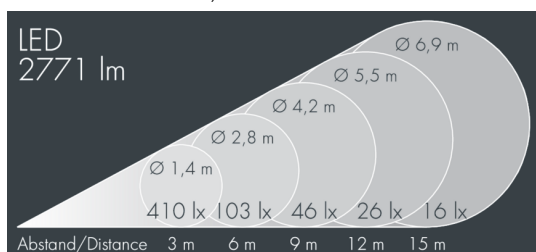

## Metaspot 2 Darkring Optic

8 232 046 049

3 × 13 W, 2771 lm, 3000 K warm white, medium wide beam 27°

Customized solutions and modifications are possible: Special RAL, DB or NCS colours as polyester powder coat, luminaires in 2700 K and other colour temperatures and versions for high ambient temperature.

## Specification text

housing made of corrosion-resistant die-cast aluminum AlSi12, polyester powder coated by high-quality and UV-stabilized coating process, Colour: black RAL 7021, all exterior parts are stainless steel, tempered safety glass, anti-reflective coating from 1 side, dark screenprint, silicon gasket, tool-free twist closure, mounting bracket: 2 drilled holes  $\varnothing$  9 mm, spacing 40 mm, 1 centre hole  $\varnothing$  14 mm, tilt range: 180°, cable gland: M20, connecting terminal: 3 pole, light source completely shielded, high gloss aluminium reflector, integral driver (AC/DC), CRI > 80, 3, service life L80/B10 > 50.000 h, Beam angle (FWHM): 27°, luminous flux: 2771 lm, wattage: 39 W, delivered lumens 71 lm/W, protection type IP65, protection class I, impact resistance IK08, windage area 0,042 m<sup>2</sup>, dimensions:  $\varnothing$  176 mm, width 244 mm, weight 3.8 kg

## Specification

Wattage	39 W	Beam angle (FWHM)	27°
Delivered lumens	71 lm/W	Housing colour	black RAL 7021
Light source	LED 3000 K	Power supply cable	$\varnothing$ 6 – 11 mm
Color Rendering Index	CRI > 80	Protection type	IP65
Colour tolerance	3	Protection class	I
Lifetime ta 25° C	L80/B10 > 50.000 h	Impact resistance	IK08
Control gear	on / off	Windage area	0,042m <sup>2</sup>
Input voltage AC	220 – 240 V	Dimensions	$\varnothing$ 176 mm, width 244 mm
Input voltage DC	220 – 240 V	Weight	3,80 kg
Voltage protection	6 kV L/N   10 kV L/PE	Max. ambient temperature ta	50°
Luminaires per B16A / C16A	20 / 33		